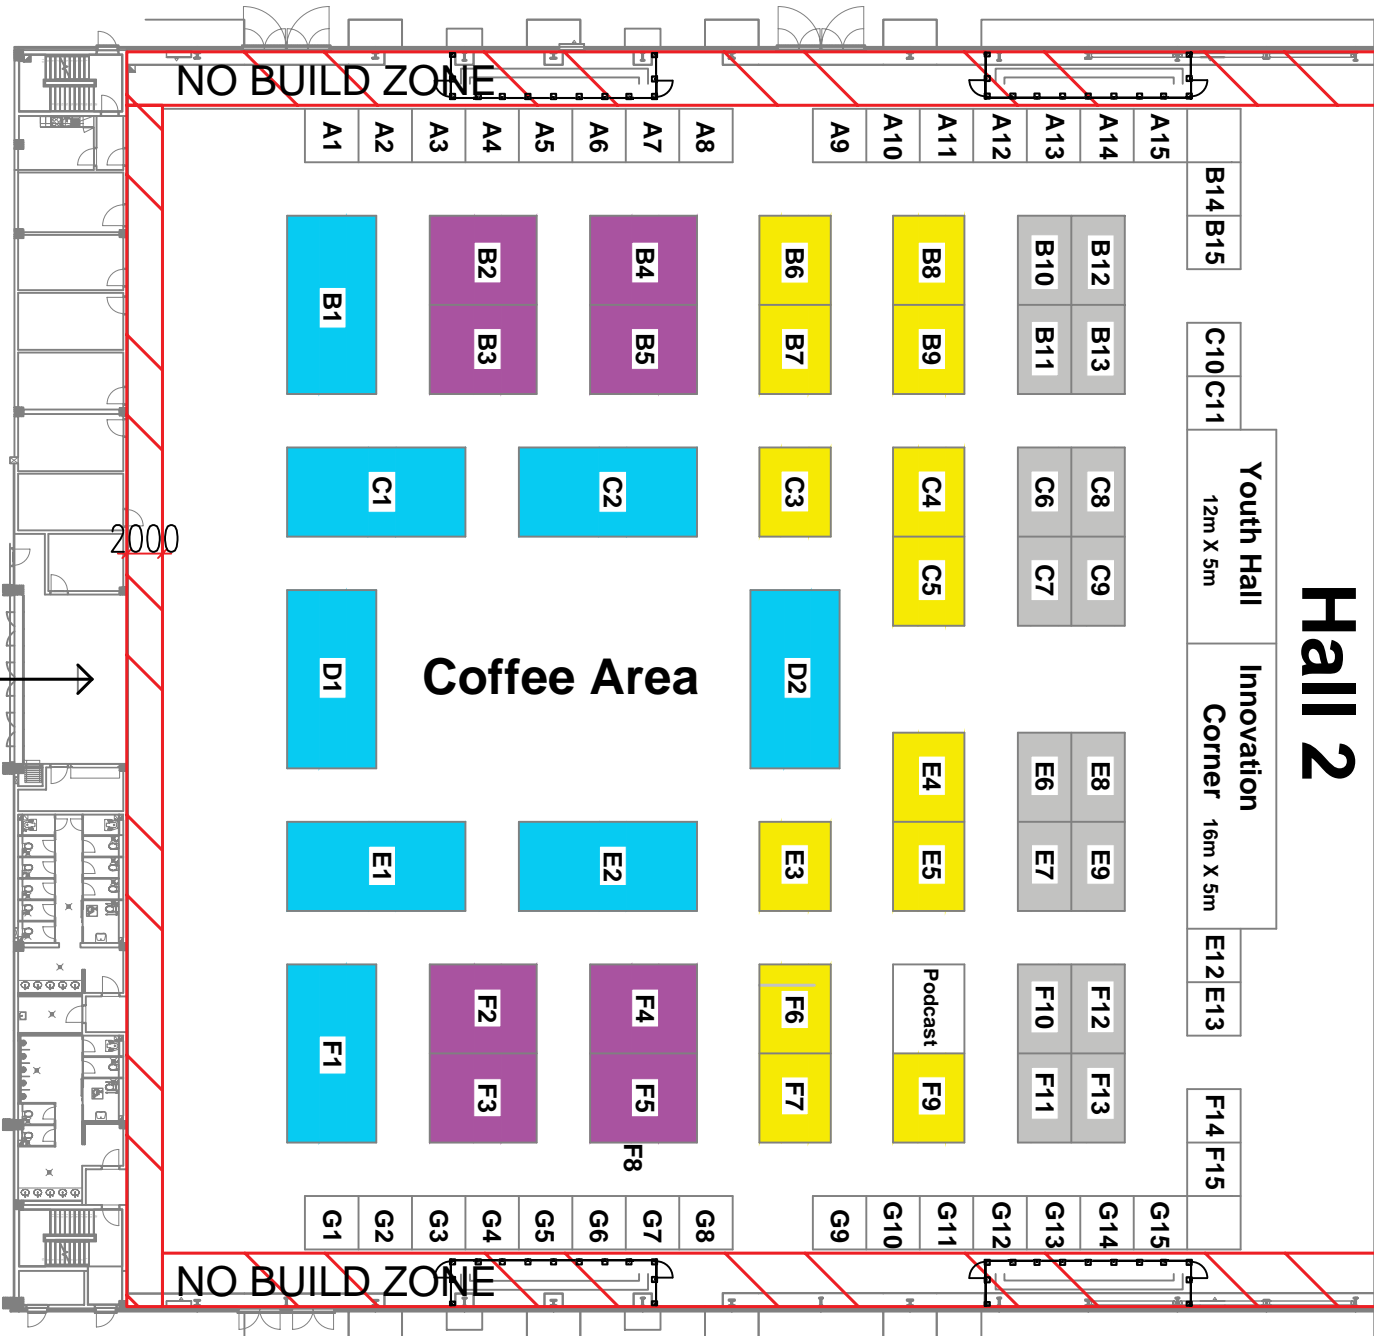

# Hall 2

Youth Hall

12m X 5m

Innovation  
Corner

16m X 5m

NO BUILD ZONE

NO BUILD ZONE

2000